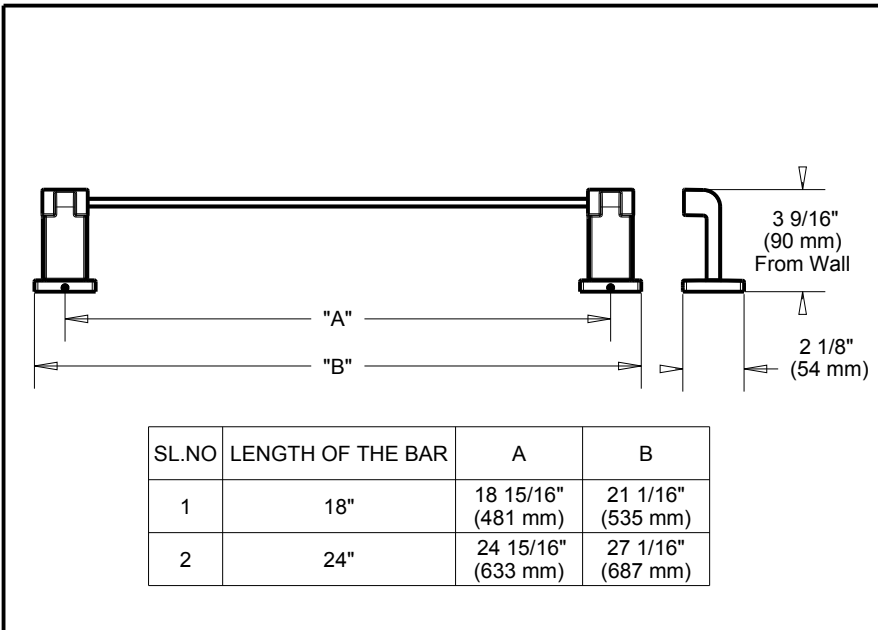

DELTA[®]

ACCESSORIES

- Ara™ Bath Collection
- Towel Bar

Submitted Model No.: _____

Specific Features: _____

STANDARD SPECIFICATIONS:

- Wood blocking is preferable behind all wall surfaces. If wood blocking is not available, the following fasteners are suggested: Tile/Masonry-Plastic or lead Anchors Plaster/drywall-Toggle bolts.
- Mounting hardware and mounting template included with product.