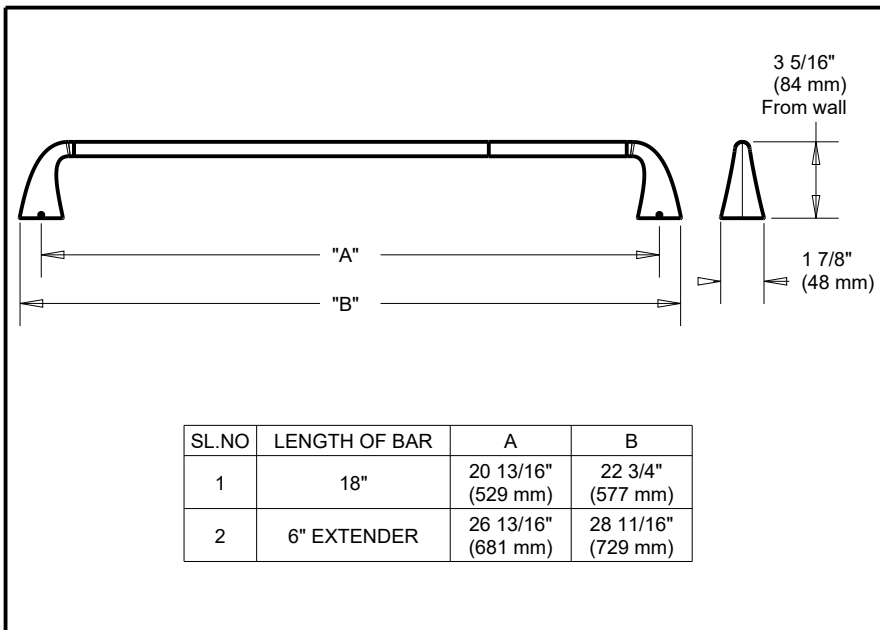

- Arvo Bath Collection
- Towel Bar

Submitted Model No.: _____

Specific Features: _____

STANDARD SPECIFICATIONS:

- Mounting hardware and mounting template included with product.

Delta reserves the right (1) to make changes in specifications and materials, and (2) to change or discontinue models, both without notice or obligation. Dimensions are for reference only. See current full-line price book or www.deltafaucet.com for finish options and product availability.