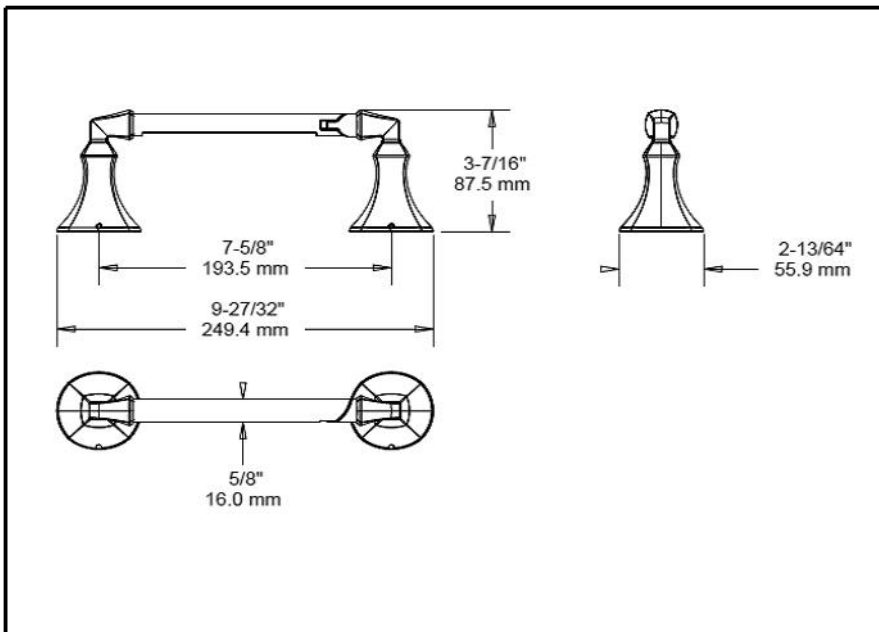

DELTA[®]

ACCESSORIES

- Ashlyn™ Bath collection
- Pivoting TPH

Submitted Model No.: _____

Specific Features: _____

STANDARD SPECIFICATIONS:

- Mounting hardware and mounting template included with product.

WARRANTY