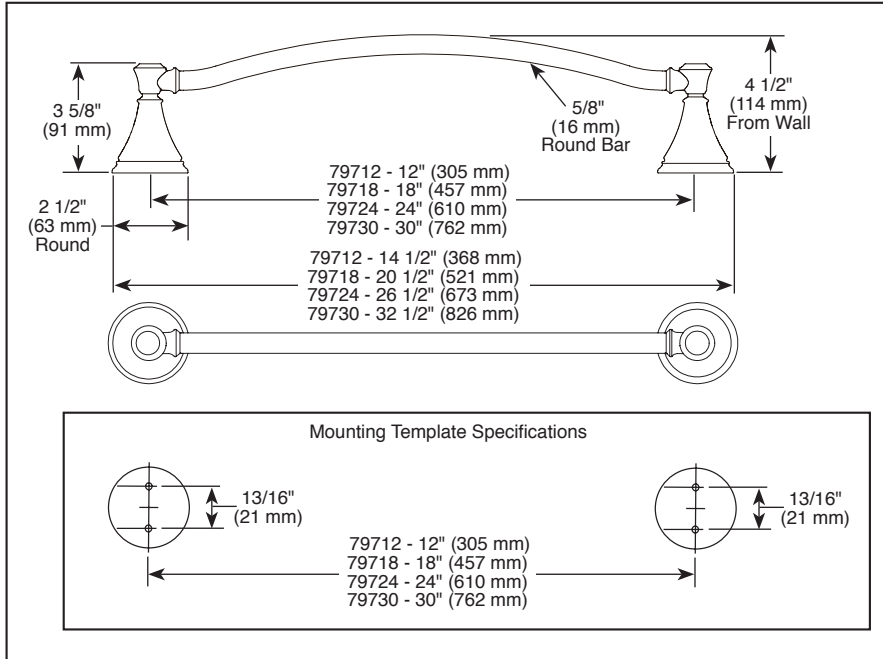

## ACCESSORIES

- Cassidy™ Bath Collection
- 12" Towel Bar
- 18" Towel Bar
- 24" Towel Bar
- 30" Towel Bar

Submitted Model No.: \_\_\_\_\_

Specific Features: \_\_\_\_\_

▲ Designate Proper Finish Suffix

### STANDARD SPECIFICATIONS:

- Wood blocking is preferable behind all wall surfaces. If wood blocking is not available, the following fasteners are suggested: Tile/Masonry-Plastic or lead Anchors Plaster/drywall-Toggle bolts.
- Mounting hardware and mounting template included with product.