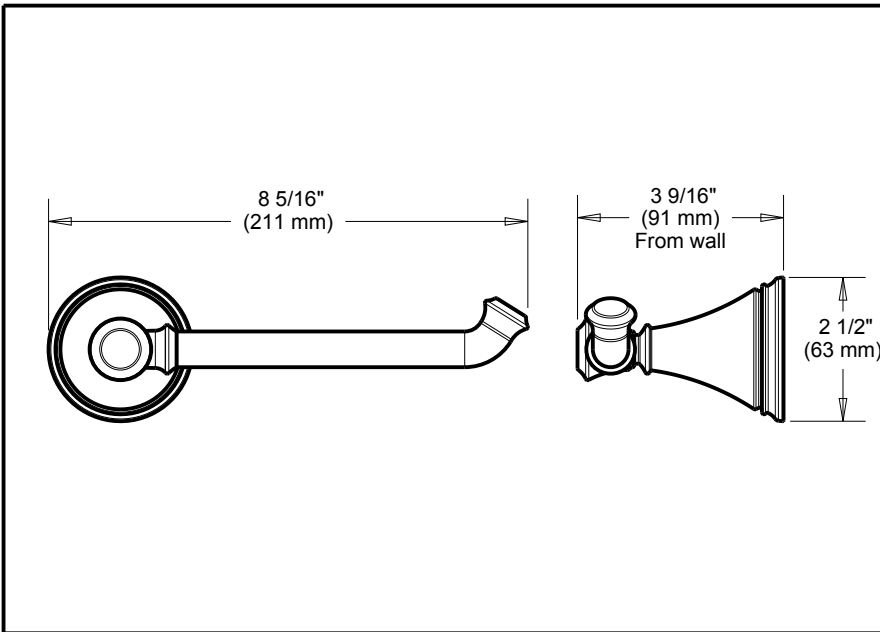

DELTA[®]

ACCESSORIES

- Cassidy™ Bath Collection
- Single Arm TPH

Submitted Model No.: _____

Specific Features: _____

STANDARD SPECIFICATIONS:

- Wood blocking is preferable behind all wall surfaces. If wood blocking is not available, the following fasteners are suggested: Tile/Masonry-Plastic or lead Anchors Plaster/drywall-Toggle bolts.
- Mounting hardware and mounting template included with product.