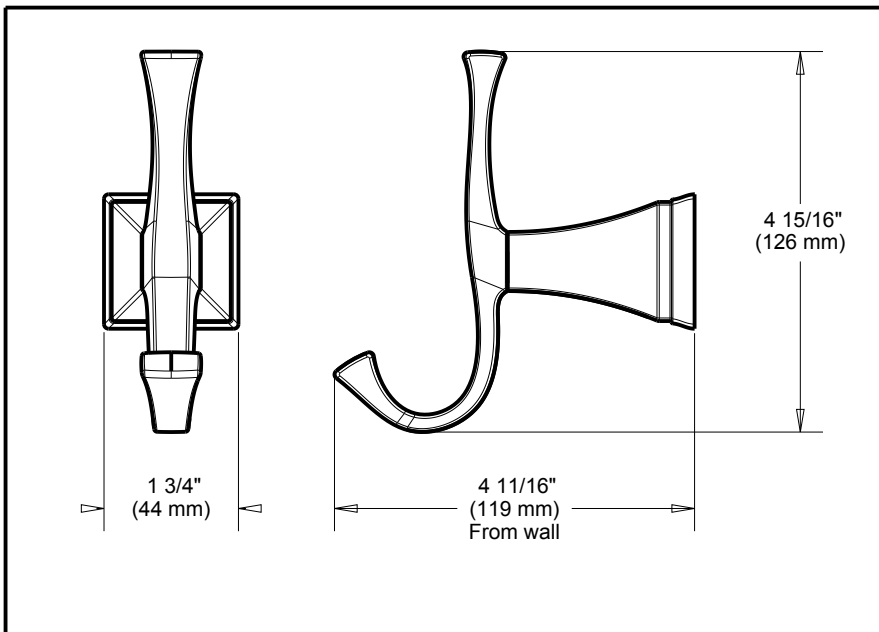

DELTA[®]

ACCESSORIES

- Dryden™ Bath Collection
- Robe Hook

Submitted Model No.: _____

Specific Features: _____

STANDARD SPECIFICATIONS:

- Mounting hardware and mounting template included with product.

WARRANTY