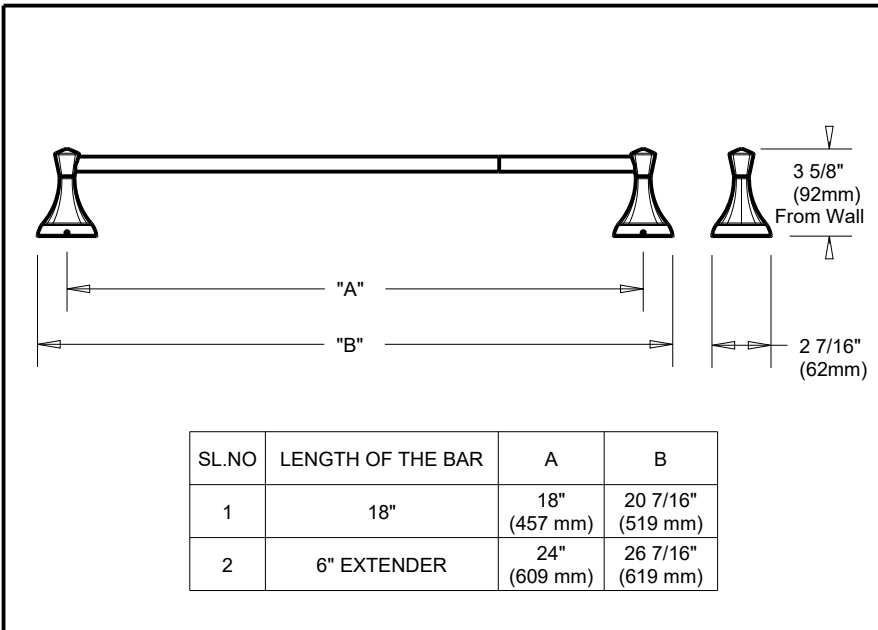

DELTA[®] ACCESSORIES

- Esato Bath Collection
- Towel Bar

Submitted Model No.: _____

Specific Features: _____

STANDARD SPECIFICATIONS:

- Mounting hardware and mounting template included with product.

Delta reserves the right (1) to make changes in specifications and materials, and (2) to change or discontinue models, both without notice or obligation. Dimensions are for reference only. See current full-line price book or www.deltafaucet.com for finish options and product availability.