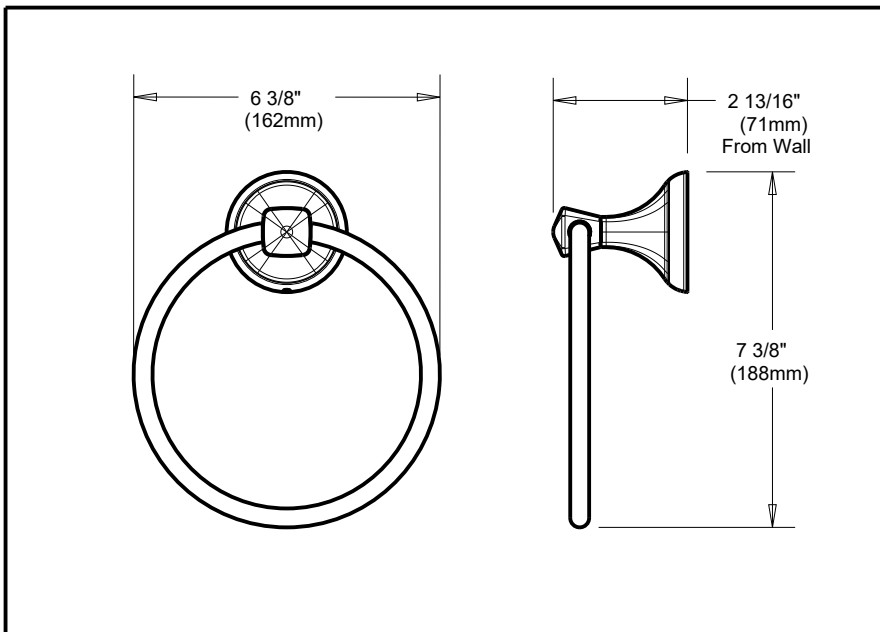

DELTA[®] ACCESSORIES

- Esato Bath Collection
- Towel Ring

Submitted Model No.: _____

Specific Features: _____

STANDARD SPECIFICATIONS:

- Mounting hardware and mounting template included with product.

Delta reserves the right (1) to make changes in specifications and materials, and (2) to change or discontinue models, both without notice or obligation. Dimensions are for reference only. See current full-line price book or www.deltafaucet.com for finish options and product availability.