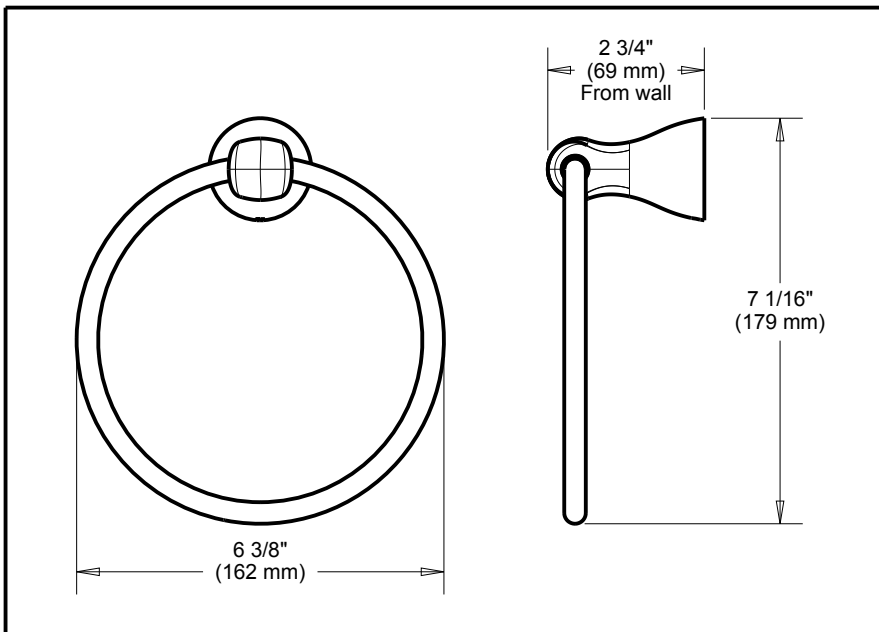

DELTA[®]

ACCESSORIES

- Foundations™ Bath Collection
- Towel Ring

Submitted Model No.: _____

Specific Features: _____

STANDARD SPECIFICATIONS:

- Wood blocking is preferable behind all wall surfaces. If wood blocking is not available, the following fasteners are suggested: Tile/Masonry-Plastic or lead Anchors Plaster/drywall-Toggle bolts.
- Mounting hardware and mounting template included with product.