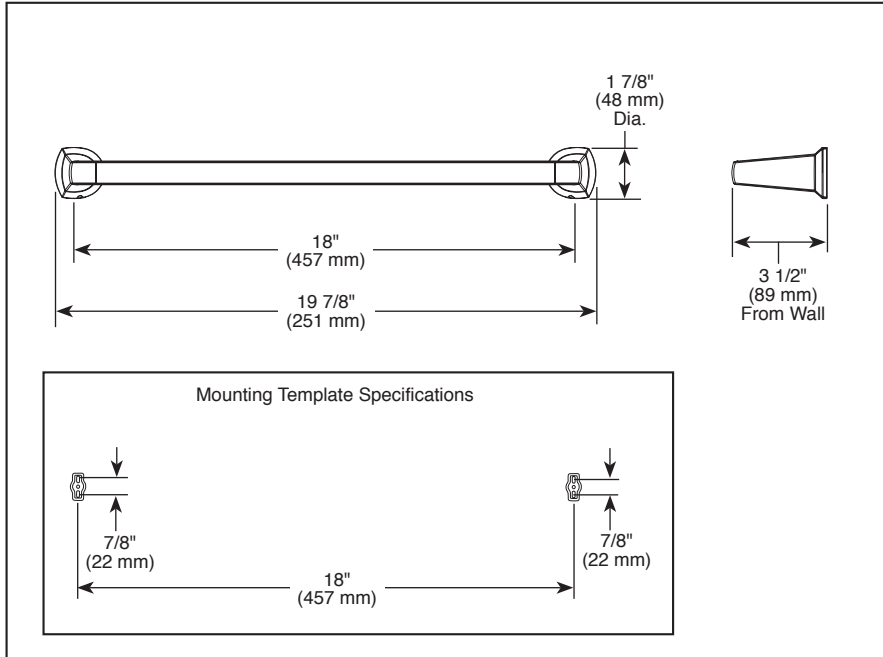

see what Delta can doSM

ACCESSORIES

- Galeon™ Bath Collection
- 18" Towel Bar

Submitted Model No.: _____

Specific Features: _____

STANDARD SPECIFICATIONS:

- Wood blocking is preferable behind all wall surfaces. If wood blocking is not available, the following fasteners are suggested: Tile/Masonry-Plastic or lead Anchors Plaster/drywall-Toggle bolts.
- Mounting hardware and mounting template included with product.