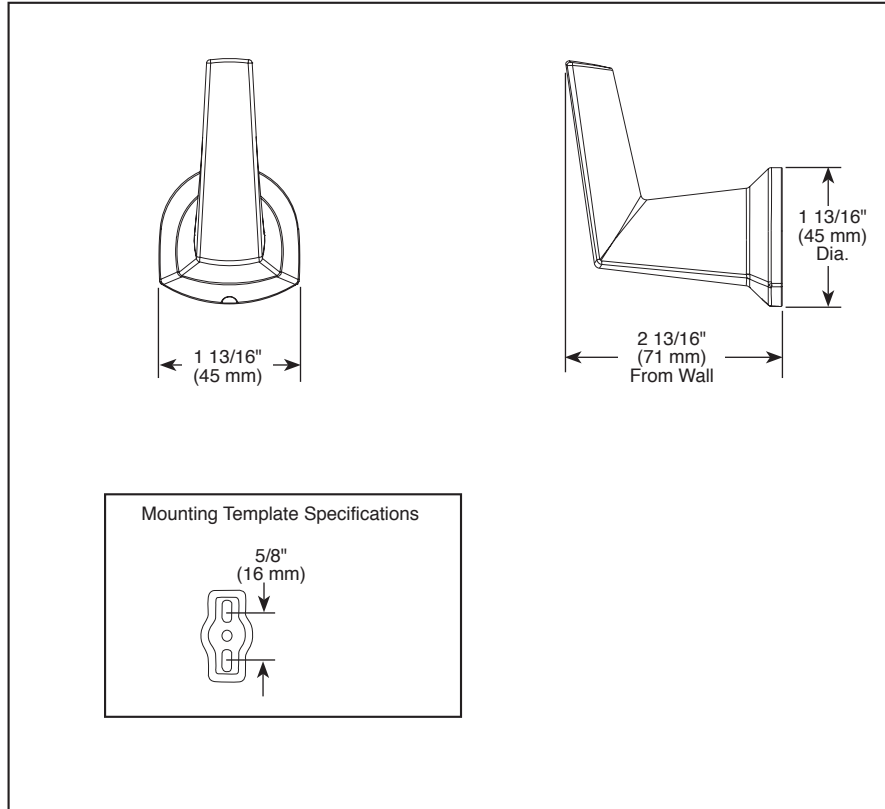

▲ Designate Proper Finish Suffix