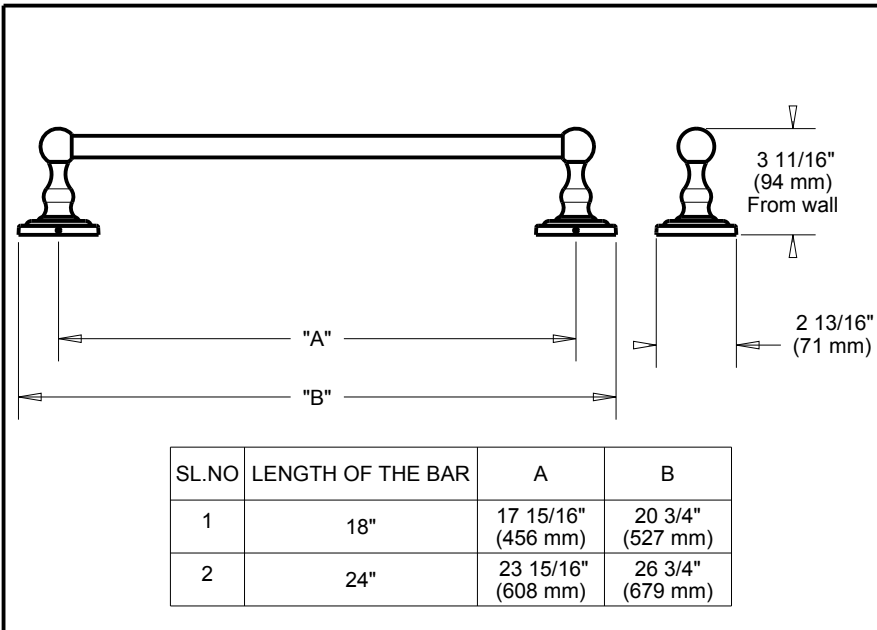

DELTA[®]

ACCESSORIES

- Greenwich™ Bath Collection
- Towel Bar

Submitted Model No.: _____

Specific Features: _____

STANDARD SPECIFICATIONS:

- Wood blocking is preferable behind all wall surfaces. If wood blocking is not available, the following fasteners are suggested: Tile/Masonry-Plastic or lead Anchors Plaster/drywall-Toggle bolts.
- Mounting hardware and mounting template included with product.