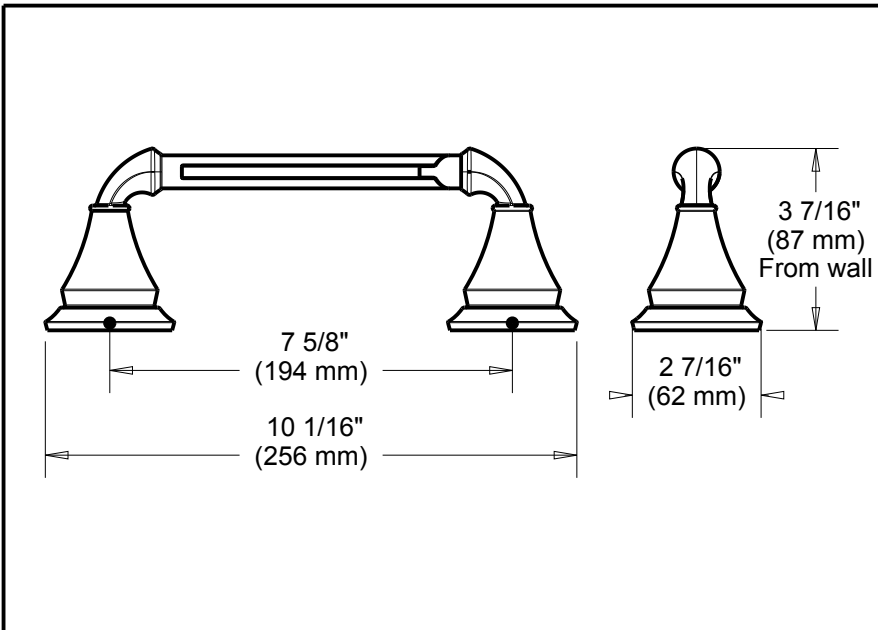

DELTA[®]

ACCESSORIES

- Linden™ Bath Collection
- Pivoting TPH

Submitted Model No.: _____

Specific Features: _____

STANDARD SPECIFICATIONS:

- Wood blocking is preferable behind all wall surfaces. If wood blocking is not available, the following fasteners are suggested: Tile/Masonry-Plastic or lead Anchors Plaster/drywall-Toggle bolts.
- Mounting hardware and mounting template included with product.