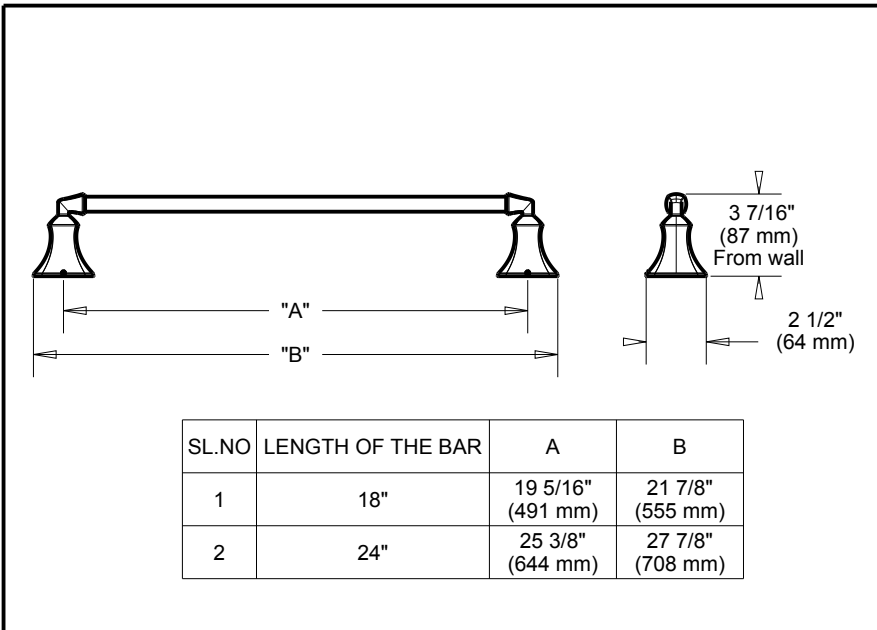

DELTA[®]

ACCESSORIES

- Mandara™ Bath Collection
- Towel Bar

Submitted Model No.: _____

Specific Features: _____

STANDARD SPECIFICATIONS:

- Mounting hardware and mounting template included with product.

WARRANTY