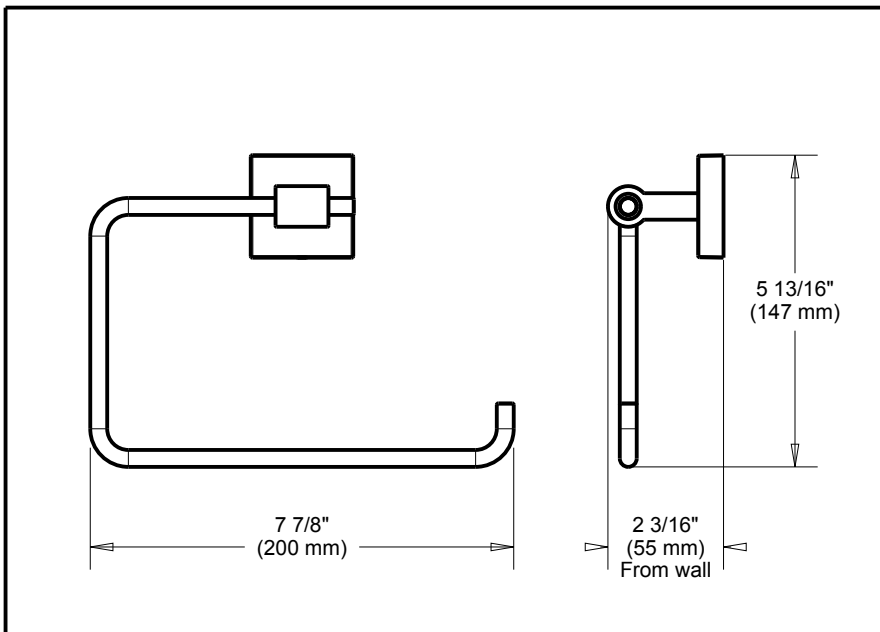

ACCESSORIES

- Maxted™ Bath Collection
- Towel Ring

Submitted Model No.: _____

Specific Features: _____

STANDARD SPECIFICATIONS:

- Wood blocking is preferable behind all wall surfaces. If wood blocking is not available, the following fasteners are suggested: Tile/Masonry-Plastic or lead Anchors Plaster/drywall-Toggle bolts.
- Mounting hardware and mounting template included with product.