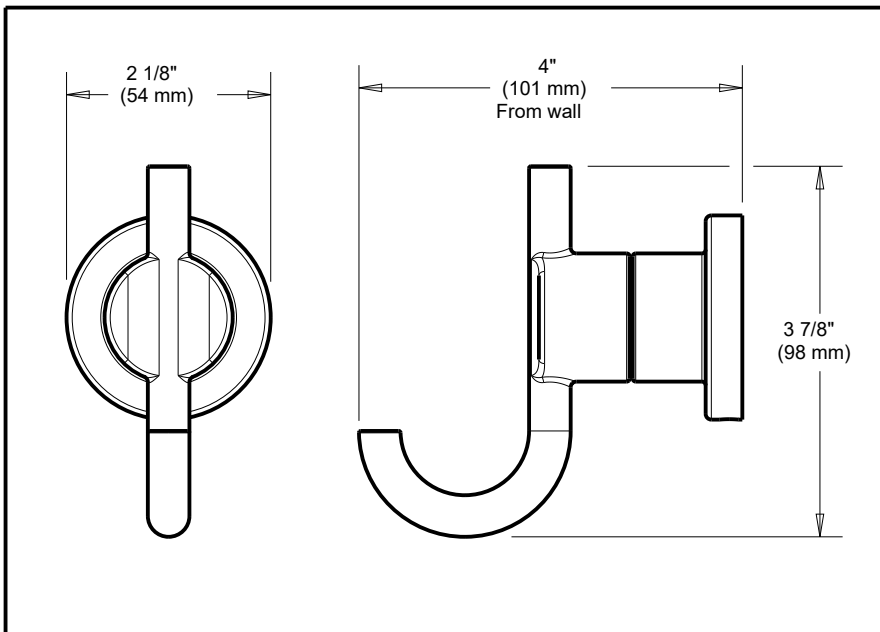

DELTA[®] ACCESSORIES

- Nicoli Bath Collection
- Towel Hook

Submitted Model No.: _____

Specific Features: _____

STANDARD SPECIFICATIONS:

- Mounting hardware and mounting template included with product.

Delta reserves the right (1) to make changes in specifications and materials, and (2) to change or discontinue models, both without notice or obligation. Dimensions are for reference only. See current full-line price book or www.deltafaucet.com for finish options and product availability.