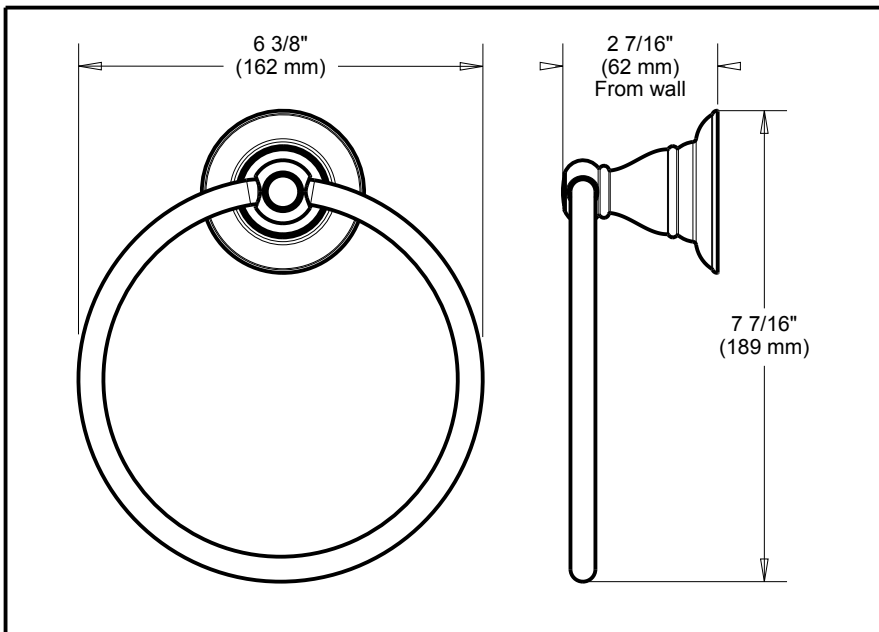

DELTA[®]

ACCESSORIES

- Porter™ Bath Collection
- Towel Ring

Submitted Model No.: _____

Specific Features: _____

STANDARD SPECIFICATIONS:

- Wood blocking is preferable behind all wall surfaces. If wood blocking is not available, the following fasteners are suggested: Tile/Masonry-Plastic or lead Anchors Plaster/drywall-Toggle bolts.
- Mounting hardware and mounting template included with product.