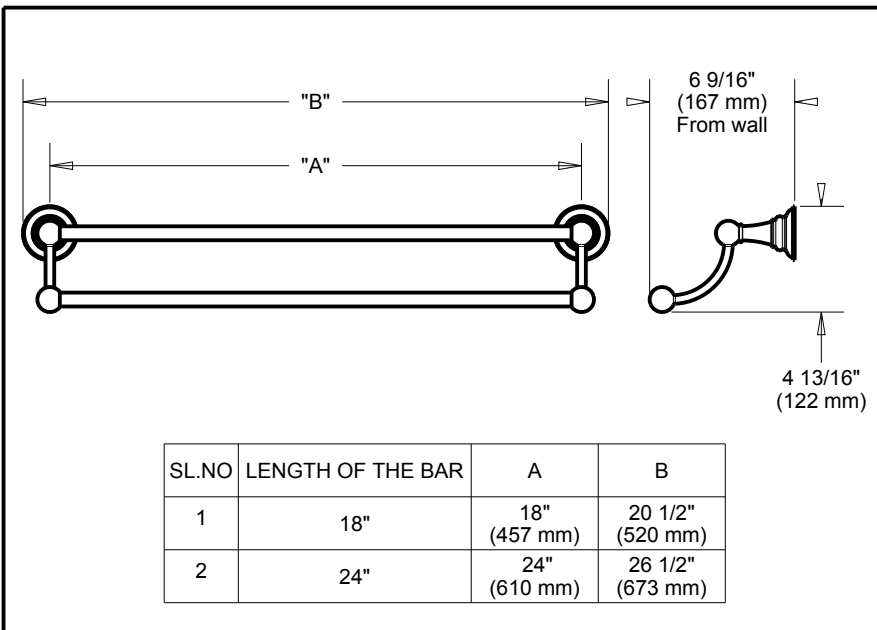

DELTA[®]

ACCESSORIES

- Providence™ Bath Collection
- Double Towel Bar

Submitted Model No.: _____

Specific Features: _____

STANDARD SPECIFICATIONS:

- Mounting hardware and mounting template included with product.