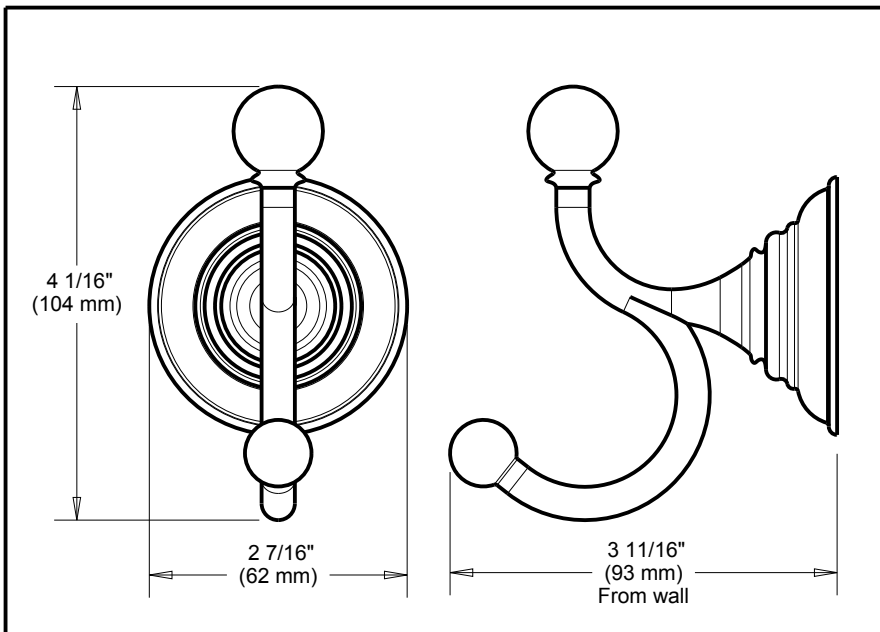

DELTA[®]

ACCESSORIES

- Providence™ Bath Collection
- Robe Hook

Submitted Model No.: _____

Specific Features: _____

STANDARD SPECIFICATIONS:

- Wood blocking is preferable behind all wall surfaces. If wood blocking is not available, the following fasteners are suggested: Tile/Masonry-Plastic or lead Anchors Plaster/drywall-Toggle bolts.
- Mounting hardware and mounting template included with product.