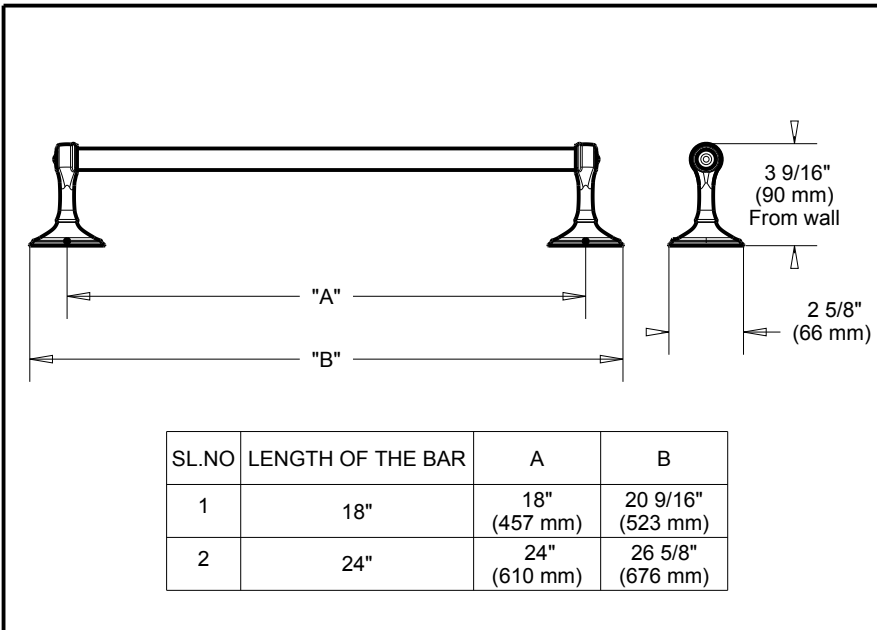

DELTA[®]

ACCESSORIES

- Somerset™ Bath Collection
- Towel Bar

Submitted Model No.: _____

Specific Features: _____

STANDARD SPECIFICATIONS:

- Wood blocking is preferable behind all wall surfaces. If wood blocking is not available, the following fasteners are suggested: Tile/Masonry-Plastic or lead Anchors Plaster/drywall-Toggle bolts.
- Mounting hardware and mounting template included with product.