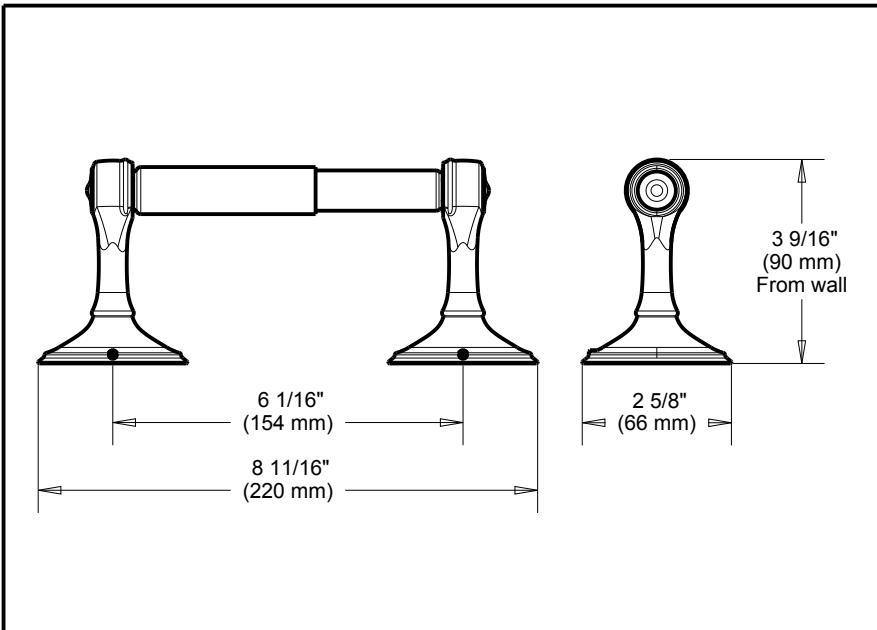

DELTA[®]

ACCESSORIES

- Somerset™ Bath Collection
- Toilet Paper Holder

Submitted Model No.: _____

Specific Features: _____

STANDARD SPECIFICATIONS:

- Wood blocking is preferable behind all wall surfaces. If wood blocking is not available, the following fasteners are suggested: Tile/Masonry-Plastic or lead Anchors Plaster/drywall-Toggle bolts.
- Mounting hardware and mounting template included with product.