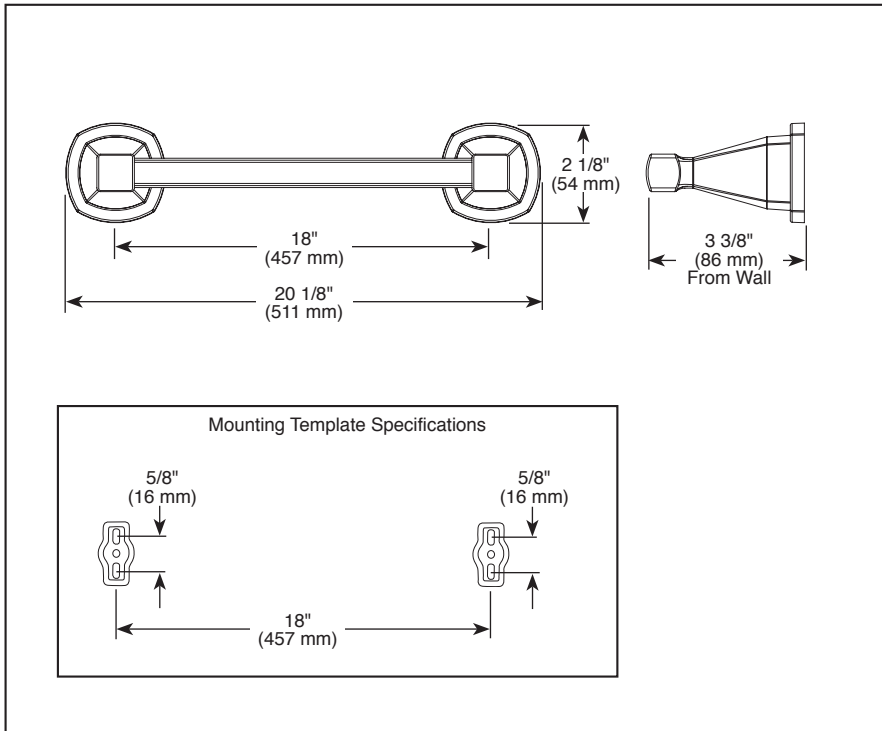

▲ Designate Proper Finish Suffix

Delta reserves the right (1) to make changes in specifications and materials, and (2) to change or discontinue models, both without notice or obligation. Dimensions are for reference only. See current full-line price book or www.deltafaucet.com for finish options and product availability.