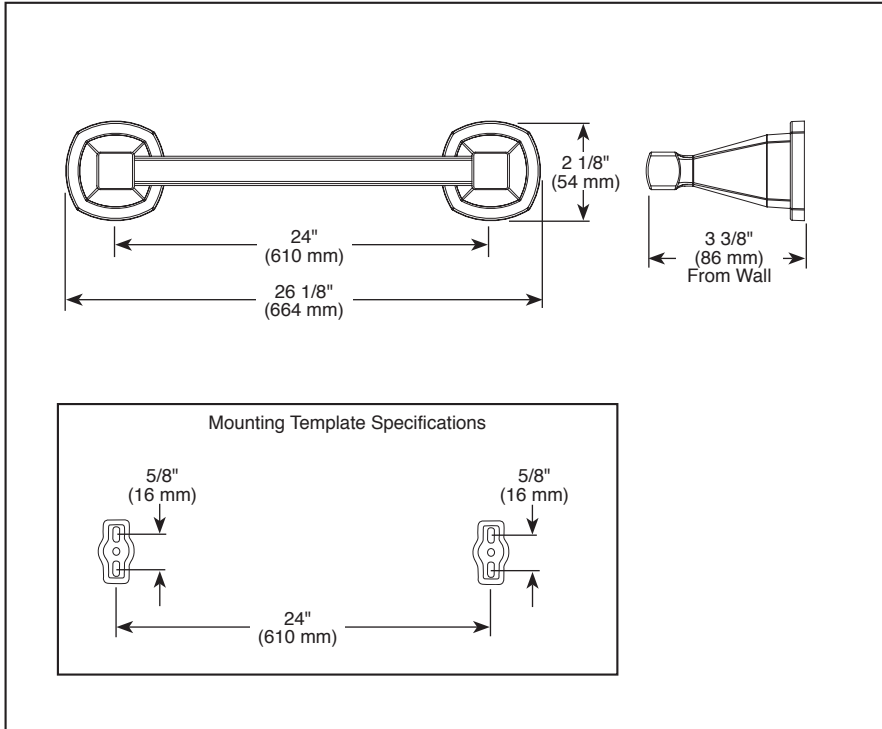

▲ Designate Proper Finish Suffix