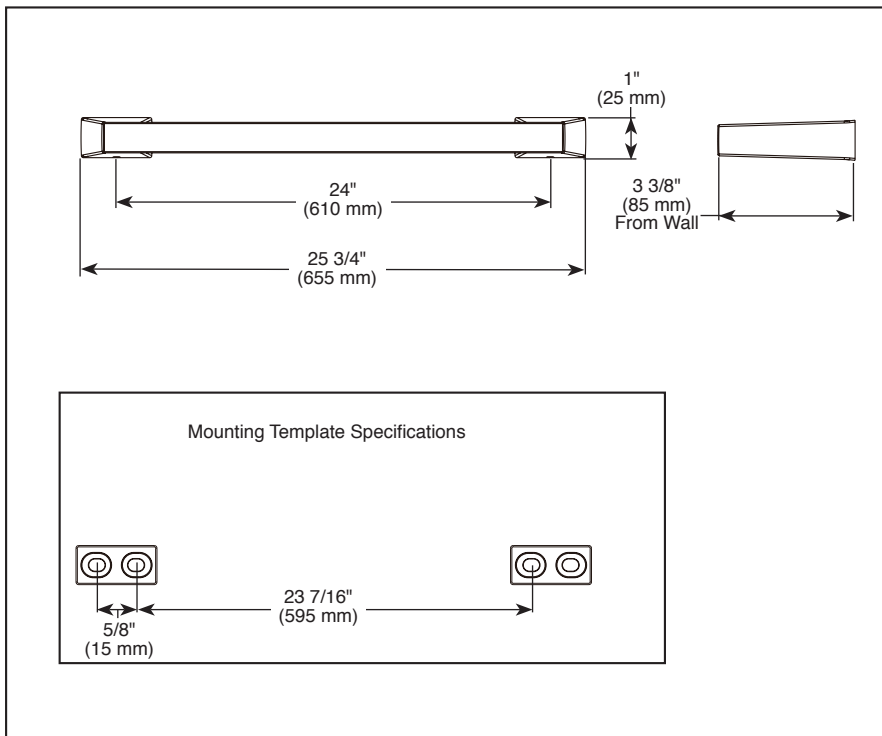

▲ Designate Proper Finish Suffix

Delta reserves the right (1) to make changes in specifications and materials, and (2) to change or discontinue models, both without notice or obligation. Dimensions are for reference only. See current full-line price book or www.deltafaucet.com for finish options and product availability.

DSP-A-74324 Rev. A