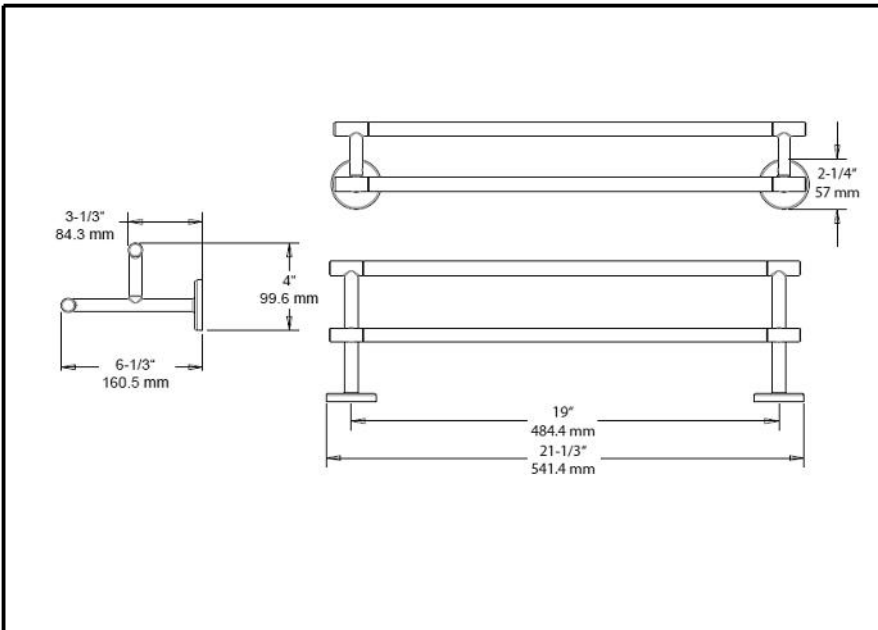

DELTA[®]

ACCESSORIES

- Trinsic™ Bath Collection
- Double Towel Bar

Submitted Model No.: _____

Specific Features: _____

STANDARD SPECIFICATIONS:

- Wood blocking is preferable behind all wall surfaces. If wood blocking is not available, the following fasteners are suggested: Tile/Masonry-Plastic or lead Anchors Plaster/drywall-Toggle bolts.
- Mounting hardware and mounting template included with product.