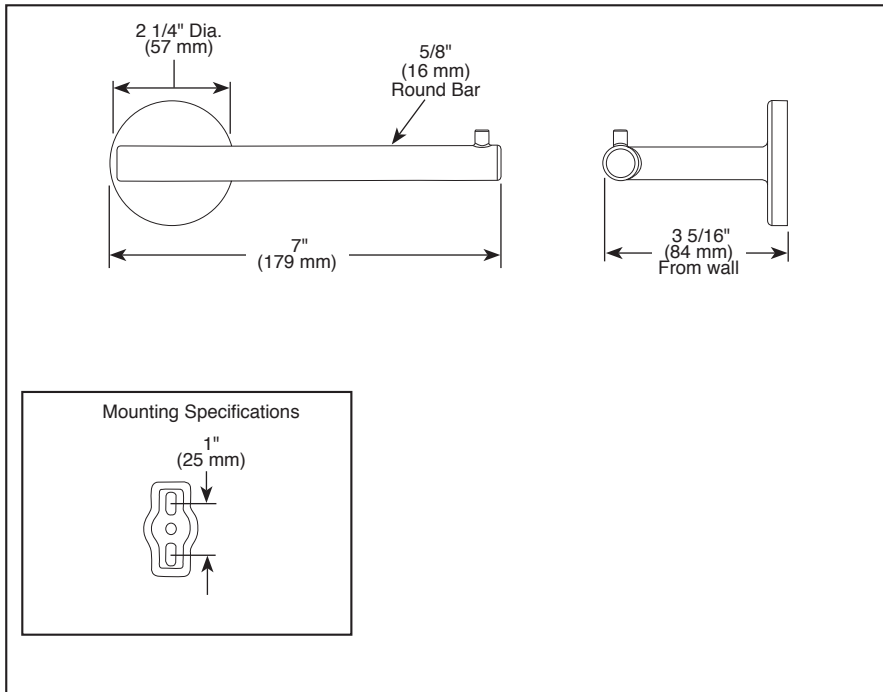

▲ Designate Proper Finish Suffix