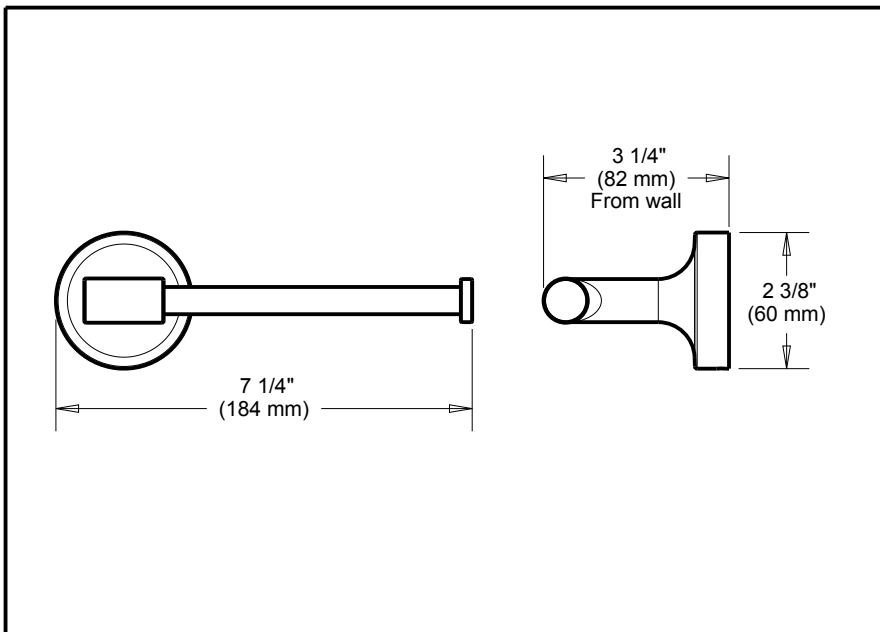

ACCESSORIES

- Voisin™ Bath Collection
- Single Arm TPH

Submitted Model No.: _____

Specific Features: _____

STANDARD SPECIFICATIONS:

- Wood blocking is preferable behind all wall surfaces. If wood blocking is not available, the following fasteners are suggested: Tile/Masonry-Plastic or lead Anchors Plaster/drywall-Toggle bolts.
- Mounting hardware and mounting template included with product.