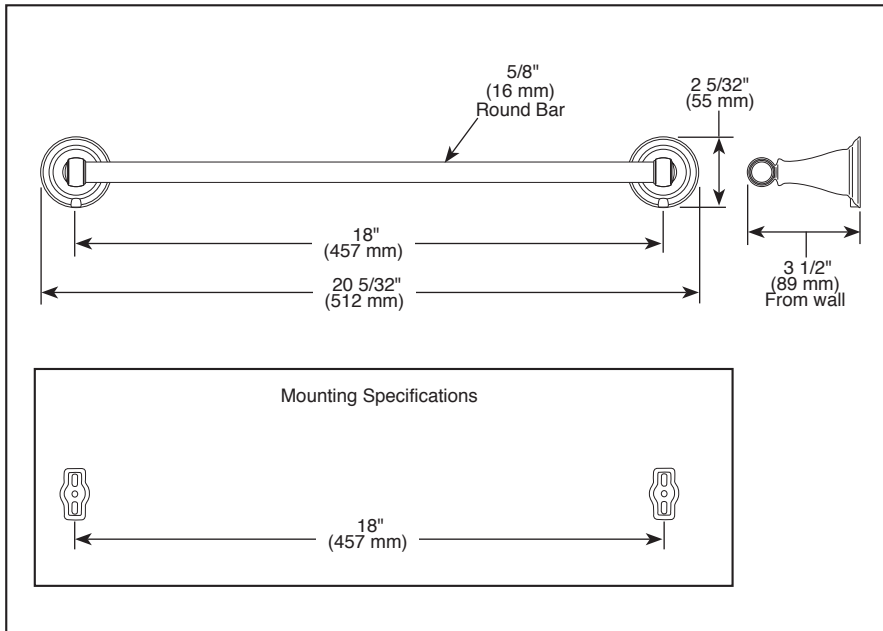

ACCESSORIES

- Windemere® Bath Collection
- 18" Towel Bar

Submitted Model No.: _____
Specific Features: _____

▲ Designate Proper Finish Suffix

STANDARD SPECIFICATIONS:

- Wood blocking is preferable behind all wall surfaces. If wood blocking is not available, the following fasteners are suggested: Tile/Masonry-Plastic or lead Anchors Plaster/drywall-Toggle bolts.
- Mounting hardware and mounting template included with product.