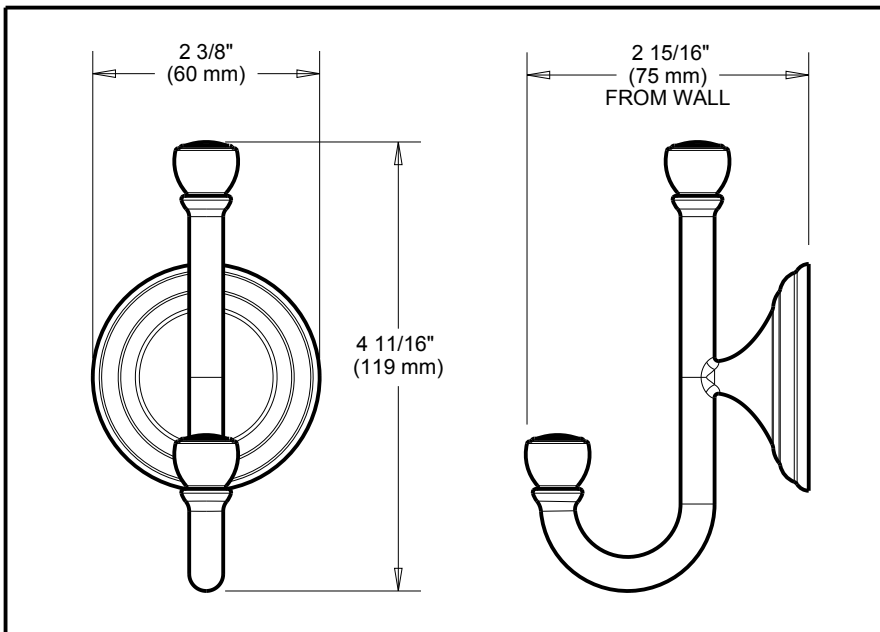

DELTA[®]

ACCESSORIES

- Windemere™ Bath Collection
- Robe Hook

Submitted Model No.: _____

Specific Features: _____

STANDARD SPECIFICATIONS:

- Wood blocking is preferable behind all wall surfaces. If wood blocking is not available, the following fasteners are suggested: Tile/Masonry-Plastic or lead Anchors Plaster/drywall-Toggle bolts.
- Mounting hardware and mounting template included with product.