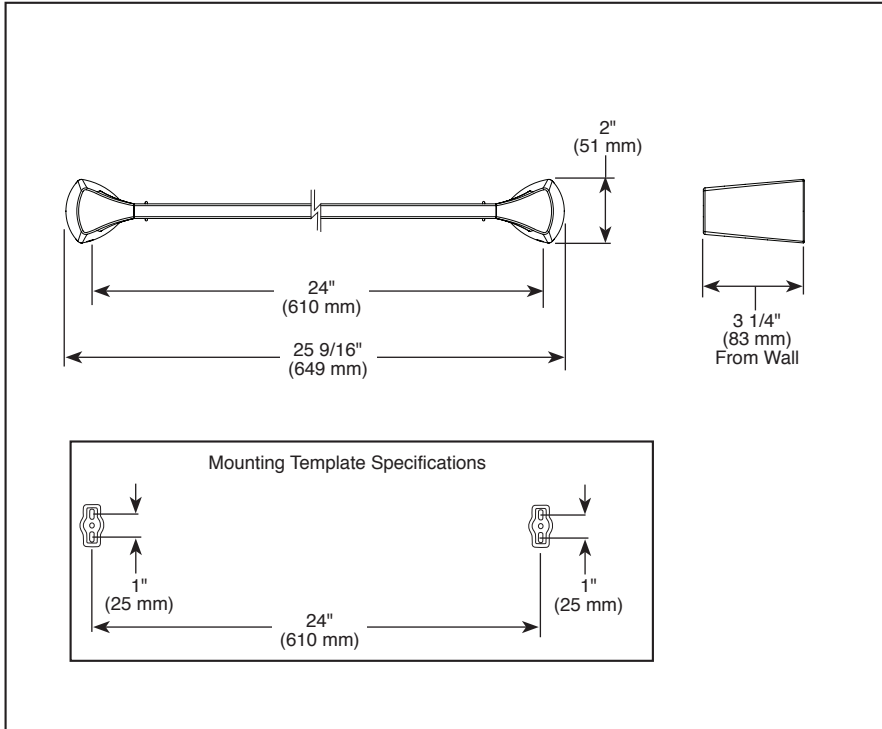

▲ Designate Proper Finish Suffix